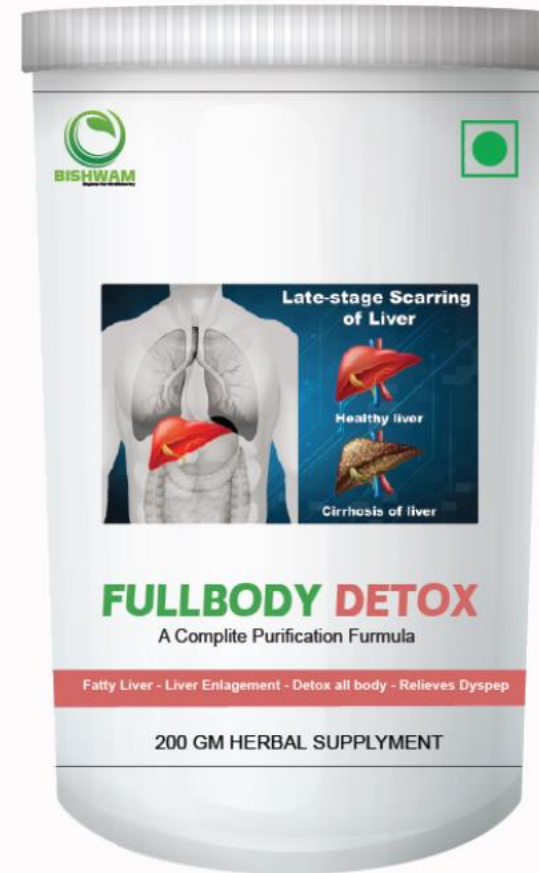

- **Painfree Veda 30 Capsule &**
- **200 Gm Granules**

STARTER ₹ 3600/- only (2000 PV)

HEALTHY ADVENTURES, HAPPY MEMORIES

Product

"Nourish your overall well-being with Nariveda Plus Capsules and Granules, boosting immunity, energy, and vitality for a healthier, happier life."

- **Nariveda Plus 30 Capsule**
- **200 Gm Granules**

STARTER ₹ 3600/- only (2000 PV)

HEALTHY ADVENTURES, HAPPY MEMORIES

Product

"Rejuvenate your body with our Full Body Detox Capsules and Granules, naturally cleansing and flushing out toxins for a refreshed, revitalized you “

- Fullbody Detox 30 Capsule
- 200 Gm Granules

STARTER ₹ 3600/- only (2000 PV)

HEALTHY ADVENTURES, HAPPY MEMORIES

Product

Pegmatite Amrit & calcium is a herbal health supplement that is intended to supplement your diet and provide nutrients. It contains 13 herbal ingredients