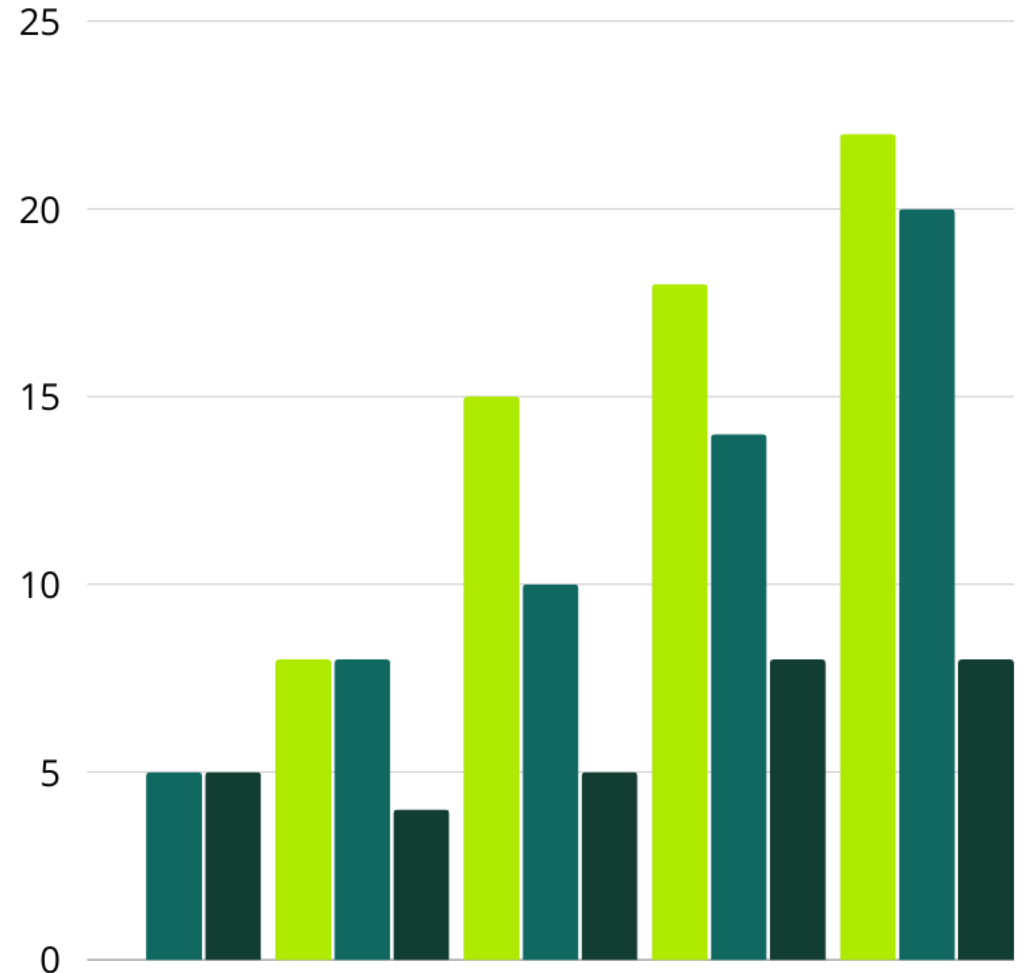

2 Night & 3 Day Stay At 60 Plus
Destination in India with Two
Adult Two child below 5 yr

TWO COMPENSATION PLAN

1. Reliable Income Plan

Base On your Direct Sale And Matching Sales

2. Retail Income Plan

Base On Your monthly Repurchase Product